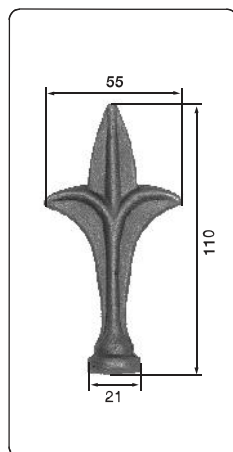

PLOCHÁ OCEL ≠ , KULATINA ●

P1 25x5mm: 45,-/1m
P1 30x5mm: 50,-/1m
P1 30x8mm: 75,-/1m

P2 40x5mm: 65,-/1m
P2 40x8mm: 97,50/1m

P3 30x8mm: 75,-/1m
P3 40x8mm: 97,50/1m

P4 30x8mm: 75,-/1m
P4 40x8mm: 97,50/1m

P5 40x8mm: 97,50/1m

K1 12x12mm 0,3m: **43,-** **K4** 12x12mm 0,3m: **33,-**
K1 12x12mm 0,5m: **48,-** **K4** 12x12mm 0,5m: **38,-**
K1 12x12mm 1,0m: **60,-** **K4** 12x12mm 1,0m: **50,-**
K1 12x12mm 1,5m: **73,-** **K4** 12x12mm 1,5m: **63,-**
K1 12x12mm 2,0m: **85,-** **K4** 12x12mm 2,0m: **75,-**

K01 - K6 cena jen za výrobu, bez materiálu

K01 12x12mm: **35,-** **K1** 12x12mm: **35,-** **K4** 12x12mm: **25,-**
K02 14x14mm: **40,-** **K2** 14x14mm: **40,-** **K5** 14x14mm: **30,-**
K03 16x16mm: **45,-** **K3** 16x16mm: **45,-** **K6** 16x16mm: **35,-**

K7 12x12mm **45,50**
x = 35mm, y = 160mm

K10: 21,-

K11: 22,-

K12: 18,-

K13: 43,-

K8 14x14mm **48,-**
x = 40mm, y = 170mm

K9 16x16mm **50,50**
x = 45mm, y = 180mm

K14: 24,-