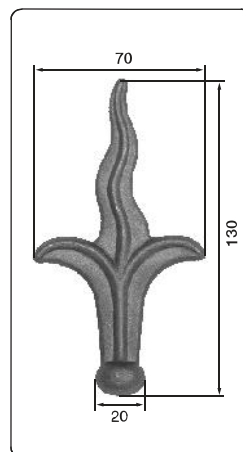

PLOCHÁ OCEL ≠ , KULATINA ●

P1 25x5mm: 45,-/1m
P1 30x5mm: 50,-/1m
P1 30x8mm: 75,-/1m

P2 40x5mm: 65,-/1m
P2 40x8mm: 97,50/1m

P3 30x8mm: 75,-/1m
P3 40x8mm: 97,50/1m

P4 30x8mm: 75,-/1m
P4 40x8mm: 97,50/1m

P5 40x8mm: 97,50/1m

K1 12x12mm 0,3m: **43,-** **K4** 12x12mm 0,3m: **33,-**
K1 12x12mm 0,5m: **48,-** **K4** 12x12mm 0,5m: **38,-**
K1 12x12mm 1,0m: **60,-** **K4** 12x12mm 1,0m: **50,-**
K1 12x12mm 1,5m: **73,-** **K4** 12x12mm 1,5m: **63,-**
K1 12x12mm 2,0m: **85,-** **K4** 12x12mm 2,0m: **75,-**

K01 - K6 cena jen za výrobu, bez materiálu

K01 12x12mm: **35,-** **K1** 12x12mm: **35,-** **K4** 12x12mm: **25,-**
K02 14x14mm: **40,-** **K2** 14x14mm: **40,-** **K5** 14x14mm: **30,-**
K03 16x16mm: **45,-** **K3** 16x16mm: **45,-** **K6** 16x16mm: **35,-**

K7 12x12mm **45,50**
x = 35mm, y = 160mm

K10: 21,-

K11: 22,-

K12: 18,-

K13: 43,-

K8 14x14mm **48,-**
x = 40mm, y = 170mm

K9 16x16mm **50,50**
x = 45mm, y = 180mm

K14: 24,-